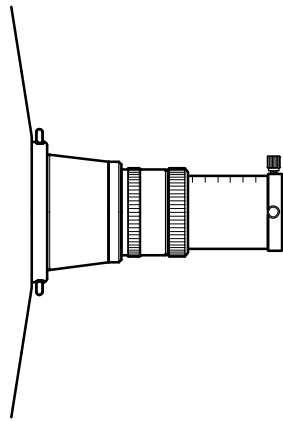

Mewlon-300 Photo/Visual System Chart

- 11. Extension tube (S) [TKP00105]
- 13. 50.8 sleeve [TKP00113]
- 14. Coupling (S) [TKP00103]
- 18. Flattener/Reducer [TKA70581]
- 26. 5-turret [TKA00401]
- 30. Prime focus ring [TKA00206]
- 32. T-mount

- 33. Wide T-mount
- 34. 35mm SLR/DSLR camera
- 35. Prime focus ring (50.8) [TKA00207]
- 36. TCA-4 [TKA00210]
- 46. Ocular adapter (31.7mm) [TKP00101]
- 47. Ocular (31.7mm)
- 48. Ocular (50.8mm)
- 49. Diagonal prism (31.7mm) [TKA00541]
- 74. Diagonal mirror (50.8mm) [TKA00543]
- 75. Adapter (DM) [TKA00111]
- 90. Twin viewer [TKA00410]