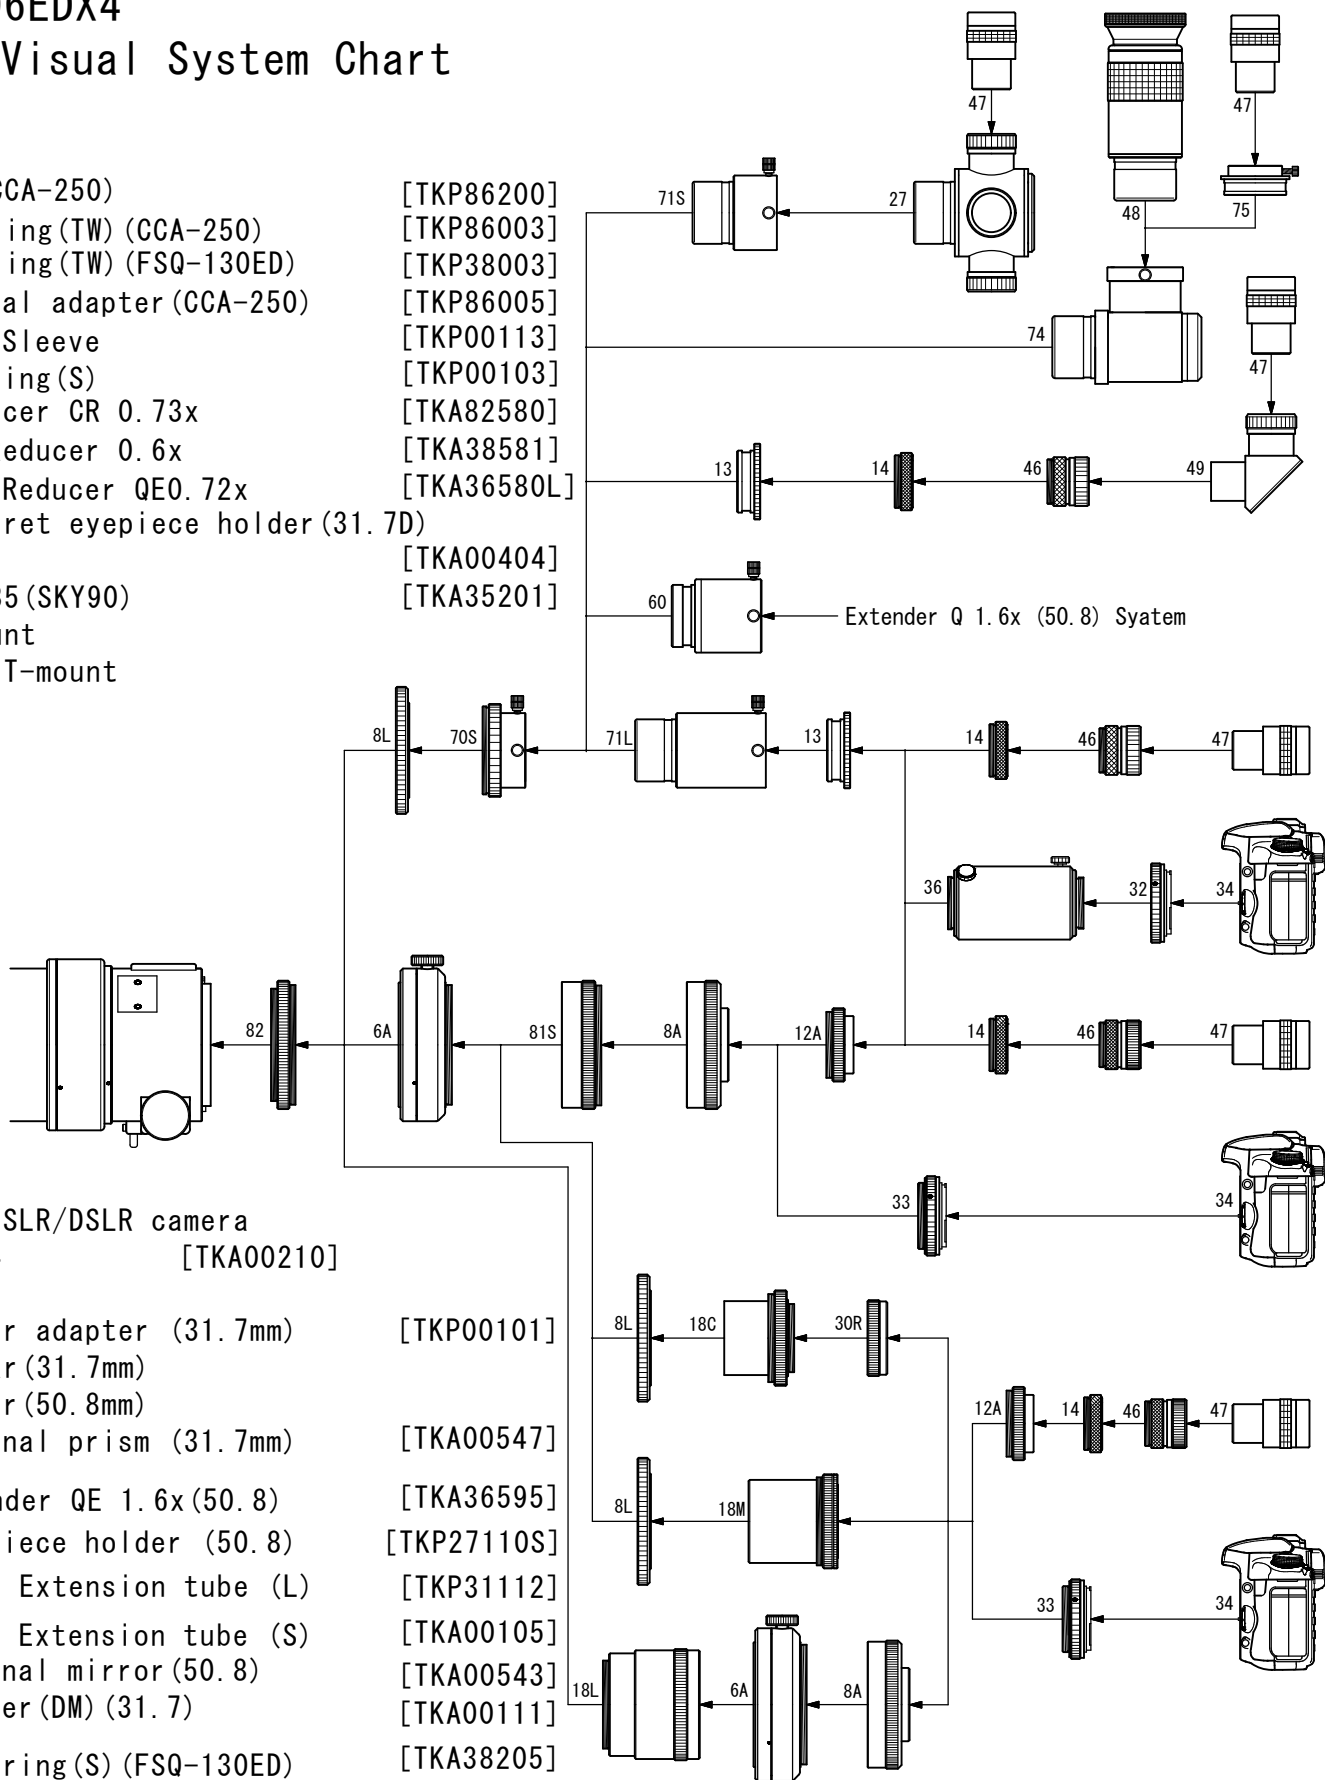

FSQ-106EDX4 Photo/Visual System Chart

- 6A. CAA (CCA-250)
- 8A. Coupling (TW) (CCA-250)
- 8L. Coupling (TW) (FSQ-130ED)
- 12A. Visual adapter (CCA-250)
- 13. 50.8 Sleeve
- 14. Coupling (S)
- 18C. Reducer CR 0.73x
- 18M. F3 Reducer 0.6x
- 18L. 645 Reducer QE0.72x
- 27. 4-Turret eyepiece holder (31.7D)
- 30R. CA-35 (SKY90)
- 32. T-mount
- 33. Wide T-mount

- [TKP86200]
- [TKP86003]
- [TKP38003]
- [TKP86005]
- [TKP00113]
- [TKP00103]
- [TKA82580]
- [TKA38581]
- [TKA36580L]
- [TKA00404]
- [TKA35201]

- 34. 35mm SLR/DSLR camera
- 36. TCA-4 [TKA00210]
- 46. Ocular adapter (31.7mm) [TKP00101]
- 47. Ocular (31.7mm)
- 48. Ocular (50.8mm)
- 49. Diagonal prism (31.7mm) [TKA00547]
- 60. Extender QE 1.6x (50.8) [TKA36595]
- 70S. Eyepiece holder (50.8) [TKP27110S]
- 71L. 50.8 Extension tube (L) [TKP31112]
- 71S. 50.8 Extension tube (S) [TKA00105]
- 74. Diagonal mirror (50.8) [TKA00543]
- 75. Adapter (DM) (31.7) [TKA00111]
- 81S. Aux ring (S) (FSQ-130ED) [TKA38205]
- 82. 645 RD adapter [TKA36581]